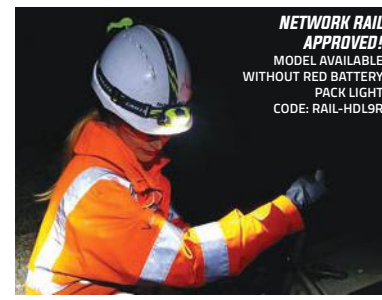

3M VHB HELMET MOUNT INCLUDED

PS-HDL9R NEW

- 750 Lumen White Cree® LED
- High power Li-ion batteries (included)
- Red rear battery pack light (ON/FLASH)
- Parallel circuitry - runs off 1 or 2 batteries
- Micro-USB rechargeable (cable included)
- Anti-dazzle retractable light shield
- Wider angle light spread
- 45° rotational head
- Easy twist smooth dimming switch
- Fully adjustable non-slip silicone headbands
- Presented in hard zipped storage case