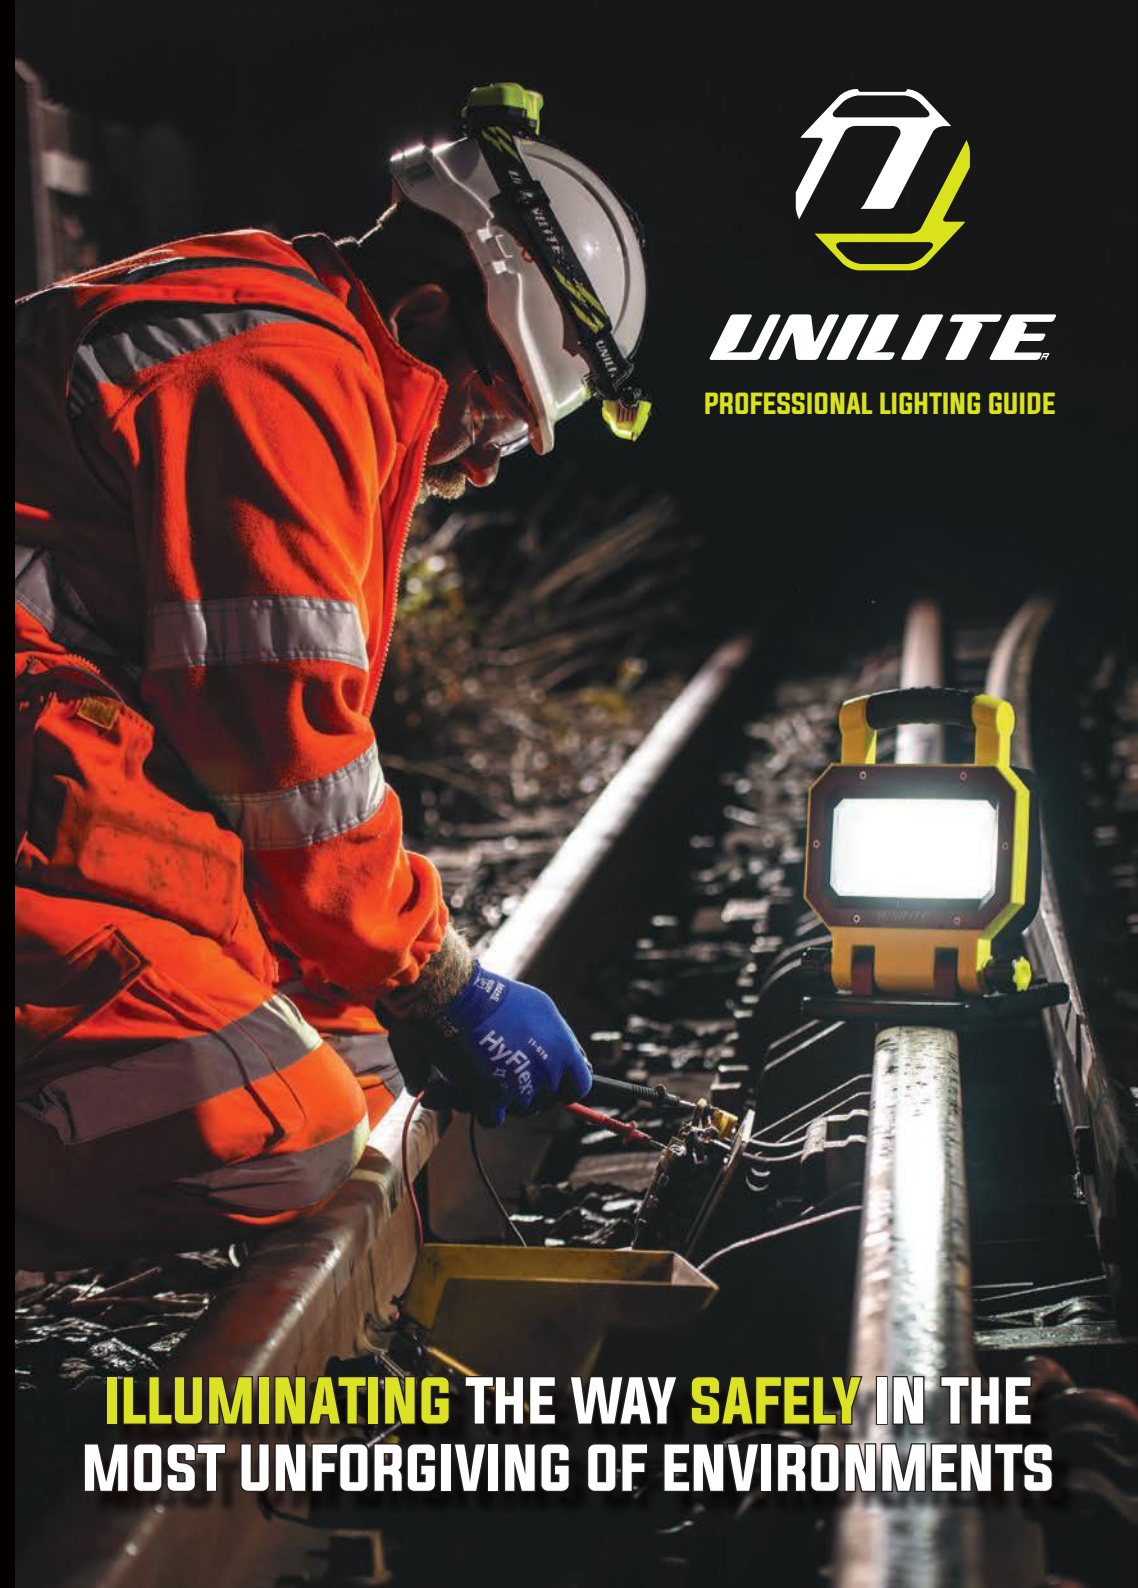

UNILITE
PROFESSIONAL LIGHTING GUIDE

**ILLUMINATING THE WAY SAFELY IN THE
MOST UNFORGIVING OF ENVIRONMENTS**

PS-PL4R NEW

- 125 Lumen White Cree® SMD LEDs
- Tough ABS housing is high-vis yellow for easy visibility
- Pocket clip for easy transportation
- Strong magnet within the body for easy attachment and hands-free use
- Non-slip grips down the sides of the body
- Easy press tactical micro switch
- Micro-USB charging cable included for portable non-static charging
- Red-to-Green charging indicator light
- Charging port with protective cover
- Impact resistant to 1m